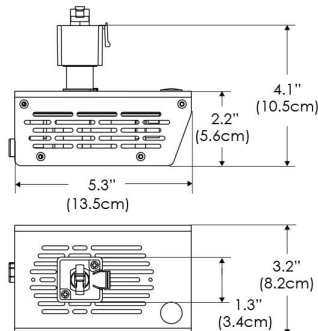

W360N-TG

Legacy product