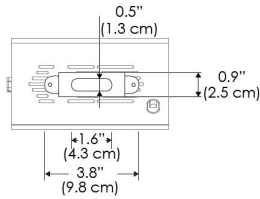

### Mounting Bracket Dimensions ALL-CLP

\*All -CLP configuration models come with standard DC cables of 6 inches and AC cables of 10 ft.