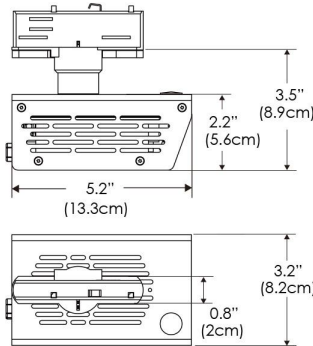

W360N-TEX

Legacy product