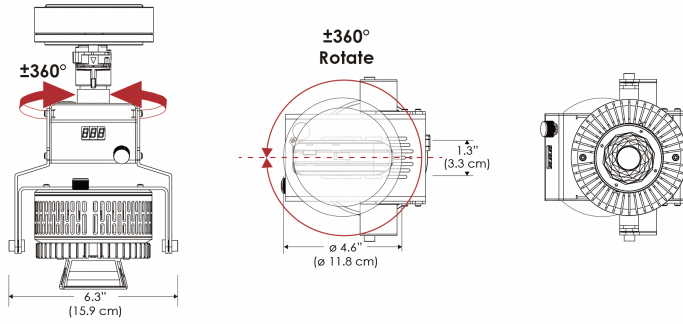

MECHANICAL FIGURES

W360N-MPT