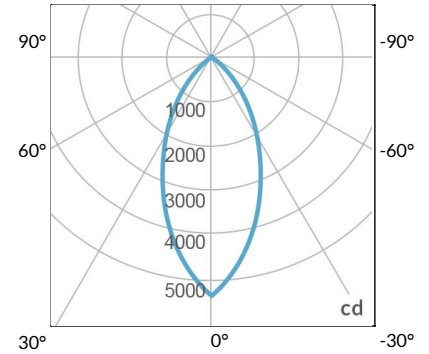

## PHOTOMETRIC DATA

AMZ

Distance		3' (~0.9 m)	5' (~1.5 m)	10' (~3.0 m)
@4000K	fc	440	134	63
	lux	4728	1438	672
@6500K	fc	445	136	64
	lux	4786	1456	680
Beam Diameter		Ø 3.8' (1.2m)	Ø 6.1' (1.9m)	Ø 9.1' (2.8m)

Beam Angle : 35°

TB

Distance		3' (~0.9 m)	5' (~1.5 m)	10' (~3.0 m)
@10000K	fc	156	69	33
	lux	1675	738	353
@20000K	fc	89	39	19
	lux	953	418	199
Beam Diameter		Ø 3.8' (1.2m)	Ø 6.1' (1.9m)	Ø 9.1' (2.8m)

Beam Angle : 35°