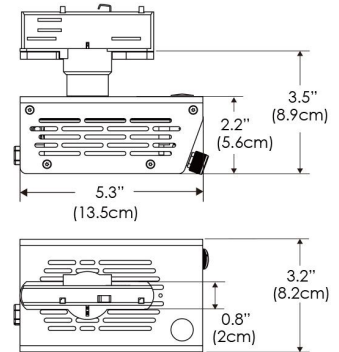

W360N-TEX

Legacy product