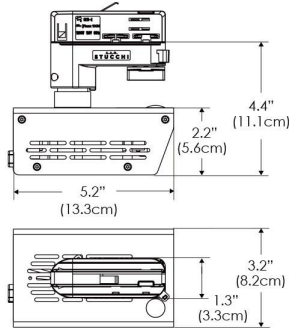

MECHANICAL FIGURES

W360N-TOX/TON

PS

PSX

W360N-CLP

Mounting Bracket Dimensions ALL-CLP

*All -CLP configuration models come with standard DC cables of 6 inches and AC cables of 10 ft.

W360N-TEX

Legacy product

W360N-TG

Legacy product