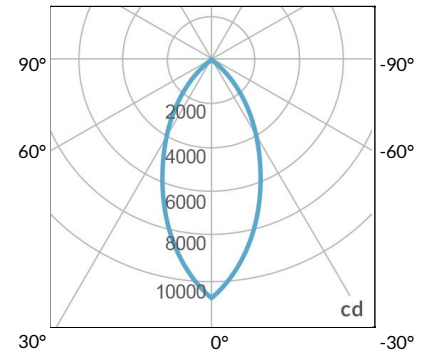

## PHOTOMETRIC DATA

AMZ

Distance		3' (~0.9 m)	5' (~1.5 m)	10' (~3.0 m)
@4000K	fc	440	134	63
	lux	4728	1438	672
@6500K	fc	445	136	64
	lux	4786	1456	680
Beam Diameter		Ø 3.8' (1.2m)	Ø 6.1' (1.9m)	Ø 9.1' (2.8m)

Beam Angle : 35°

TB

Distance		3' (~0.9 m)	5' (~1.5 m)	10' (~3.0 m)
@10000K	fc	156	69	33
	lux	1675	738	353
@20000K	fc	89	39	19
	lux	953	418	199
Beam Diameter		Ø 3.8' (1.2m)	Ø 6.1' (1.9m)	Ø 9.1' (2.8m)

Beam Angle : 35°