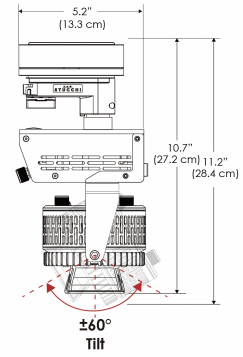

## PHOTOMETRIC DATA

AMZ

Distance		3' (~0.9 m)	5' (~1.5 m)	10' (~3.0 m)
@4000K	fc	440	134	63
	lux	4728	1438	672
@6500K	fc	445	136	64
	lux	4786	1456	680
Beam Diameter		Ø 3.8' (1.2m)	Ø 6.1' (1.9m)	Ø 9.1' (2.8m)

Beam Angle : 35°

TB

Distance		3' (~0.9 m)	5' (~1.5 m)	10' (~3.0 m)
@10000K	fc	156	69	33
	lux	1675	738	353
@20000K	fc	89	39	19
	lux	953	418	199
Beam Diameter		Ø 3.8' (1.2m)	Ø 6.1' (1.9m)	Ø 9.1' (2.8m)

Beam Angle : 35°