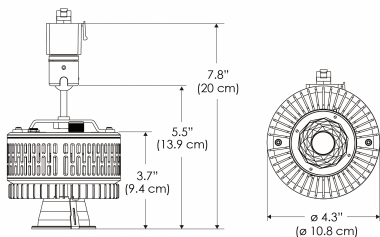

W360N-TG

Legacy product