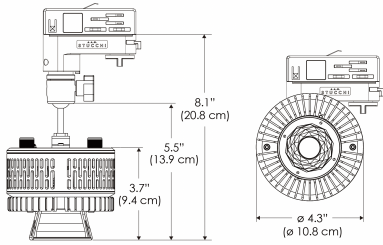

MECHANICAL FIGURES

W360N-TOX/TON